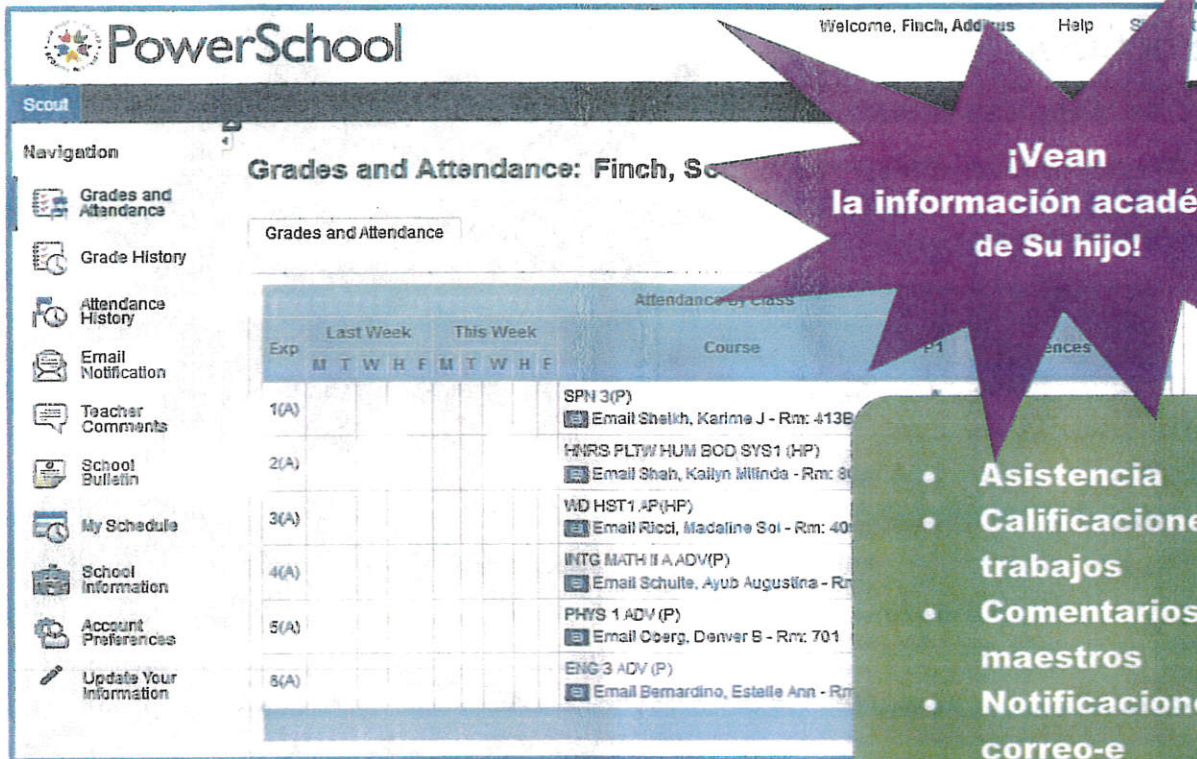

PORTAL PARA LOS PADRES POWERSCHOOL

**¡Vean
la información académica
de Su hijo!**

- Asistencia
- Calificaciones y trabajos
- Comentarios de los maestros
- Notificaciones por correo-e
- Boletín escolar
- Horario de clases
- Preferencias de cuentas

¿Qué es el Portal para los Padres?

El Portal PowerSchool para los padres es una página web donde se encuentra información sobre la asistencia y trabajos de su hijo, además de otra información académica. Se puede acceder al Portal para padres desde cualquier computadora o aparato con una conexión al internet.

¿Cómo se accede al Portal para los Padres?

Comuníquense con la escuela de su hijo para obtener una identificación de usuario y una contraseña.

Entren al Portal PowerSchool para Padres en powerschool.sandi.net y creen su propia cuenta.

Utilicen la identificación de usuario y contraseña de su hijo para enlazar a su hijo con su cuenta.

Es fácil y cómodo de usar

Pidan su identificación de usuario y contraseña

Contacten a su escuela para más información